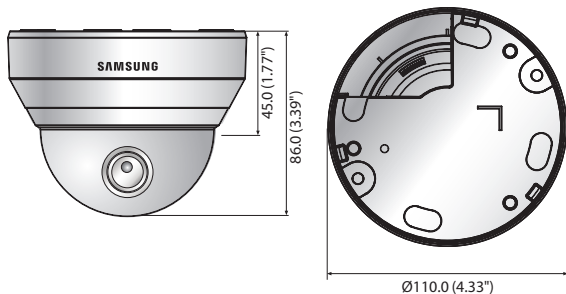

Dimensions

Unit : mm (inch)