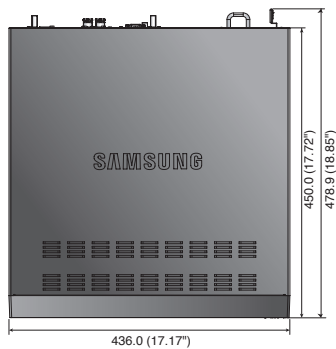

Dimensions

Unit : mm (inch)

PRN-4011

DISPLAY		
Network Camera	Inputs	Max. 64CH
	Resolution	CIF ~ 12MP
	Protocols	Samsung, ONVIF
Live	Local Display	1x HDMI, 1x VGA Dual Monitor
	Multi-Channel Display	[Local monitor] 1 / 2V / 3V / 4 / 9 / 16 / 25 / 36 / 64/ Sequence, [Web] 1 / 4 / 9 / 16 / 25 / 36 / 64/Sequence
	Performance	[Local monitor] 12M (30fps), 8.3M(120fps), 1080p(480fps), 720P(960fps), D1(1920fps)
PERFORMANCE		
Operating System	Embedded	Linux
Record	Compression	H.265, H.264, MJPEG, WiseStream (H.265, H.264)
	Recording Bandwidth	Max. 400Mbps (RAID-5/6)
	Resolution	CIF ~ 12MP
	Type	Normal, Schedule (Continuous / Event), Event (Pre / Post)
	Event Trigger	Alarm input, Video loss, Camera event(Sensor, MD, Video analytics, Defocus)
Search & Play	Event Action	E-mail, PTZ preset, Alarm out, Buzzer, Monitor out
	Playback Bandwidth	Max.32Mbps (16CH simultaneously)
	User	Max. 4 users (Local 1, Remote 3)
	Mode	Date & Time(Calendar) / Event log list / Text search (POS, ANPR) / Smart search
	Simultaneous playback	Max. 16CH (Local Monitor, CMS)
Storage	Resolution	CIF ~ 12MP
	Fisheye Dewarping	WEB / CMS
	Playback Control	Fast/Slow Forward/Backward, Move one step up/down
	Built-in	0TB ~ 8TB
	Internal HDD	12 (Max 96TB, Non-RAID Mode)
Backup	External	iSCSI storage(Max. 192TB), Promise VessRaid R2600
	RAID	RAID-5/6(Array Size : 6-HDD x 2 Array)(Hot swap HDD)
	File backup Function	BU/Exe (GUI), JPG/AVI (Network)
Sensor	I/O	Multi channel (Up to 16CH) Play, Date-time/title display
Audio	Input	4/4 (NO/NC selectable)
	Compression	64CH (Network)
	Audio Communication	G.711, G.726, AAC (16/48KHz)
		2-way
NETWORK		
Interface		RJ-45(Gigabit ethernet) x4, SFP x2
Protocol		TCP/IP, UDP/IP, RTP (UDP), RTP (TCP), RTSP, NTP, HTTP, DHCP (Server, Client), PPPoE, SMTP, IGMP, ARP, DNS, DDNS, uPnP, HTTPS, SNMP, ONVIF (Profile-S), SUNAPI (Server, Client)
DDNS		Hanwha DDNS
Transmission Bandwidth		Max. 400Mbps
Max. Remote Users		Search (3), Live unicast (10), Multicast (20)
IP Version		IPv4/v6
Security		IP address filtering, User access Log, 802.1x, Encryption, 2Men-rule
Language		English, French, German, Italian, Spanish, Russian, Turkish, Polish, Dutch, Swedish, Czech, Portuguese, Danish, Rumanian, Serbian, Croatian, Hungarian, Greek, Norwegian, Finnish, Korean, Chinese, Japanese, Thai
OS		Window 7, 8, 10, Mac OS X (10.8 or above)
Web Browser		MSIE, Google Chrome, Mac Safari, Firefox
Viewer Software	Type	SSM, Webviewer, SmartViewer, IPoLis mobile viewer
	CMS Support	Support SDK/CGI(SUNAPI) for integration to 3rd party VMS
FUNCTIONS		
	Register	Auto, Manual
Camera Setup	Setup Items	IP address, Add profile edit, Bitrate, Compression, GOP, Quality, Camera MD setup, Camera video setup (Simple focus, Brightness/Contrast, Flip/Mirror, IRIS, WDR, D&N, SSSNR, Shutter, SSSDR, DIS), Fisheye dewarping mode, Hallway View Setup, Camera webpage
	PoE Power Control	N/A
PTZ	Control	Via GUI, Webviewer, SPC-2000
	Preset	255 Presets
Smart Phone	Support Model	I-Phone, Android
	Protocol Support	RTP, RTSP, HTTP, CGI (SUNAPI)
	Control	Live (16CH) : Multi-profile support, Playback (1CH)
Redundancy	Max. Remote Users	Search (3) / Live Unicast (10)
	Failover	N + 1
System Control	ARB	Yes
		Mouse, Web, Controller (SPC-2000)
INDICATOR / INTERFACE		
Front	Indicator	LED(Status indicator) : HDD Action 12, RAID Status 1, Alarm 1, Power 1, Record 1, Backup 1, Network 1
	Switch	N/A
	VGA	Sub : 1ea (Support live screen up to 32 div. mode)
Connectors	HDMI	Main : 1ea (Both support Live / PB / Setup) - Support up to 4K (3840 x 2160, Single monitor mode 64 div)
	Audio	Out 1ea (RCA, Line)
	Ethernet	RJ-45 4ea (LAN/WAN, 1Gbps), 1000M SFP 2ea In 4ea, (Terminal block), Alarm reset 1ea
	Alarm	Out 4ea (Terminal block) - Relay out1 (NO/NC/COM) - Relay out2~4 (NO/COM)
	USB	2ea (Front 2)
	Storage	iSCSI
	Serial	RS-232C (UPS Support)(※ 1)
Reset	Switch(1EA)	
Power Cord	2ea AC Inlet	
SYSTEM		
Log	Log List	Max. 20,000 (System log, Event log each)
ENVIRONMENTAL		
Operating Temperature / Humidity		+0°C to +40°C(+32°F to +104°F)
Humidity		20% ~ 85% RH
ELECTRICAL		
Power		100 ~ 240 VAC ±10%; 50/60 Hz, 3~1.5A (Dual SMPS)
Power Consumption		Max. 250W (853 BTU with HDD 12ea)
MECHANICAL		
Color / Material		Black / Metal
Dimension (WxHxD)		436.0 x 132.0 x 450.0mm (17.17" x 5.2" x 17.72") (3U)
Weight		Approx. 11Kg (24.3 lb, HDD not included)