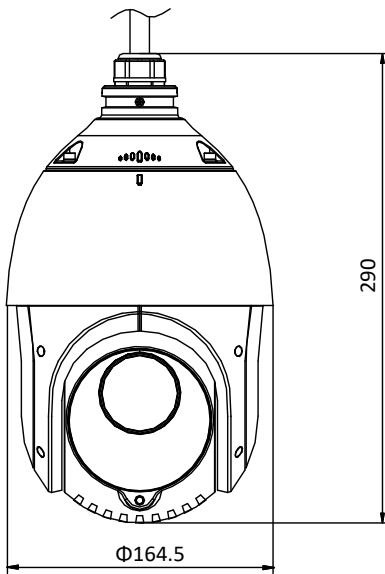

Available Model

DS-2DE4215IW-DE (B), 12 VDC & PoE+ (802.3 at, class4)

Dimensions

Unit: mm