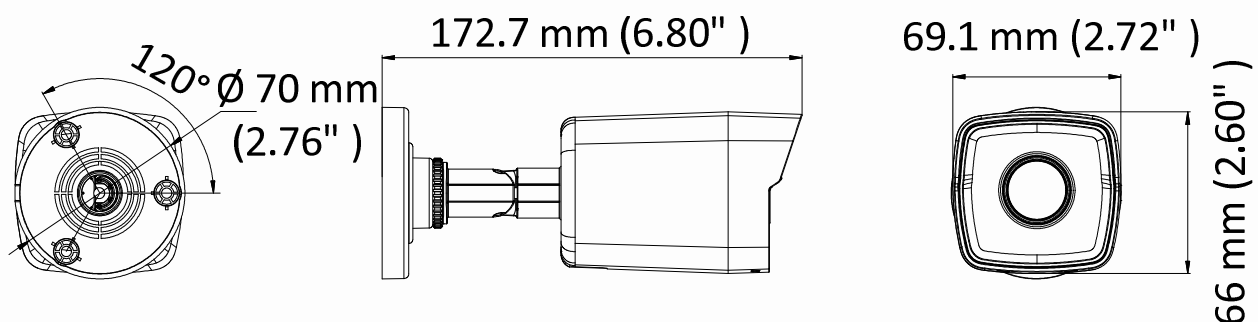

Dimensions

Accessories