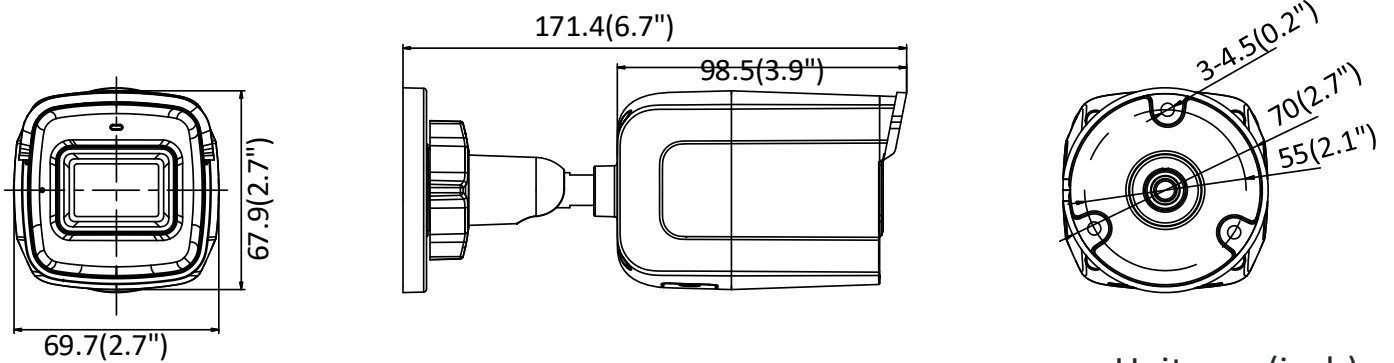

	error, HDD full
Network Storage	Support built-in microSD/SDHC/SDXC card (128G), local storage and NAS (NFS,SMB/CIFS), ANR
Protocols	TCP/IP, ICMP, HTTP, HTTPS, FTP, DHCP, DNS, DDNS, RTP, RTSP, RTCP, PPPoE, NTP, UPnP, SMTP, SNMP, IGMP, 802.1X, QoS, IPv6, UDP, Bonjour
General Function	One-key reset, anti-flicker, heartbeat, mirror, password protection, privacy mask, watermark
API	ONVIF(PROFILE S,PROFILE G), ISAPI
Simultaneous Live View	Up to 6 channels
User/Host	Up to 32 users 3 levels: Administrator, Operator and User
Client	iVMS-4200, Hik-Connect, iVMS-5200, iVMS-4500
Web Browser	IE8+, Chrome 31.0-44, Firefox 30.0-51, Safari 8.0+
Interface	
Communication Interface	1 RJ45 10M/100M self-adaptive Ethernet port
On-board Storage	Built-in microSD/SDHC/SDXC slot, up to 128 GB
Reset Button	Yes
Wi-Fi (-W)	
Wireless Standards	IEEE802.11b, 802.11g, 802.11n
Frequency Range	2.412 GHz - 2.472 GHz
Channel Bandwidth	20/40MHz
Protocols	802.11b: CCK, QPSK, BPSK, 802.11g/n: OFDM
Security	64/128-bit WEP, WPA/WPA2
Transfer Rates	11b: 11Mbps, 11g: 54Mbps, 11n: up to 150Mbps
Wireless Range	50 m
General	
Operating Conditions	-30 °C to +60 °C (-22 °F to +140 °F), Humidity 95% or less (non-condensing)
Power Supply	12 VDC ± 25% PoE: 802.3af, class 3 (without -D model)
Power Consumption and Current	12 VDC, 0.3 A, max. 4 W PoE (802.3af, 36 to 57 V), 0.2 A to 0.1 A, max. 5.5 W (without -D model)
Protection Level	IP67
Material	Front cover: plastic, back cover: metal
Dimensions	69.7 mm × 67.9 mm × 171.4 mm (2.7" × 2.7" × 6.7")
Weight	350g (0.8lb)

Available Models:

DS-2CD2021G1-I(2.8/4/6 mm), DS-2CD2021G1-IW(2.8/4/6 mm), DS-2CD2021G1-IDW(2.8/4/6 mm)

Dimensions

Unit: mm(inch)

Accessory

DS-1280ZI-S
Junction Box

Distributed by

HIKVISION