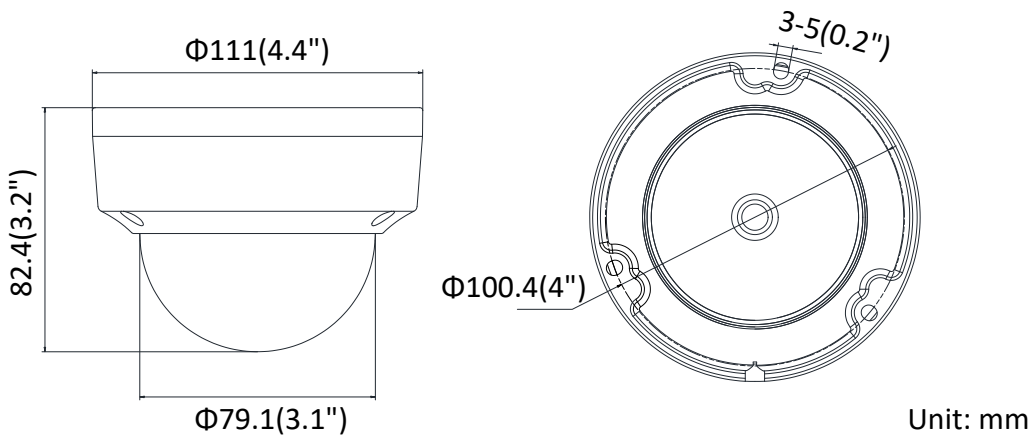

Weight	Camera: approx. 400 g (0.9 lb.) With package: approx. 500 g (1.1 lb.)

Available Models:

DS-2CD2121G0-I/2AX(2.8/4/6mm), DS-2CD2121G0-IS/2AX(2.8/4/6mm), DS-2CD2121G0-IW/2AX(2.8/4/6mm), DS-2CD2121G0-IWS/2AX(2.8/4/6mm)

Dimensions

Accessories